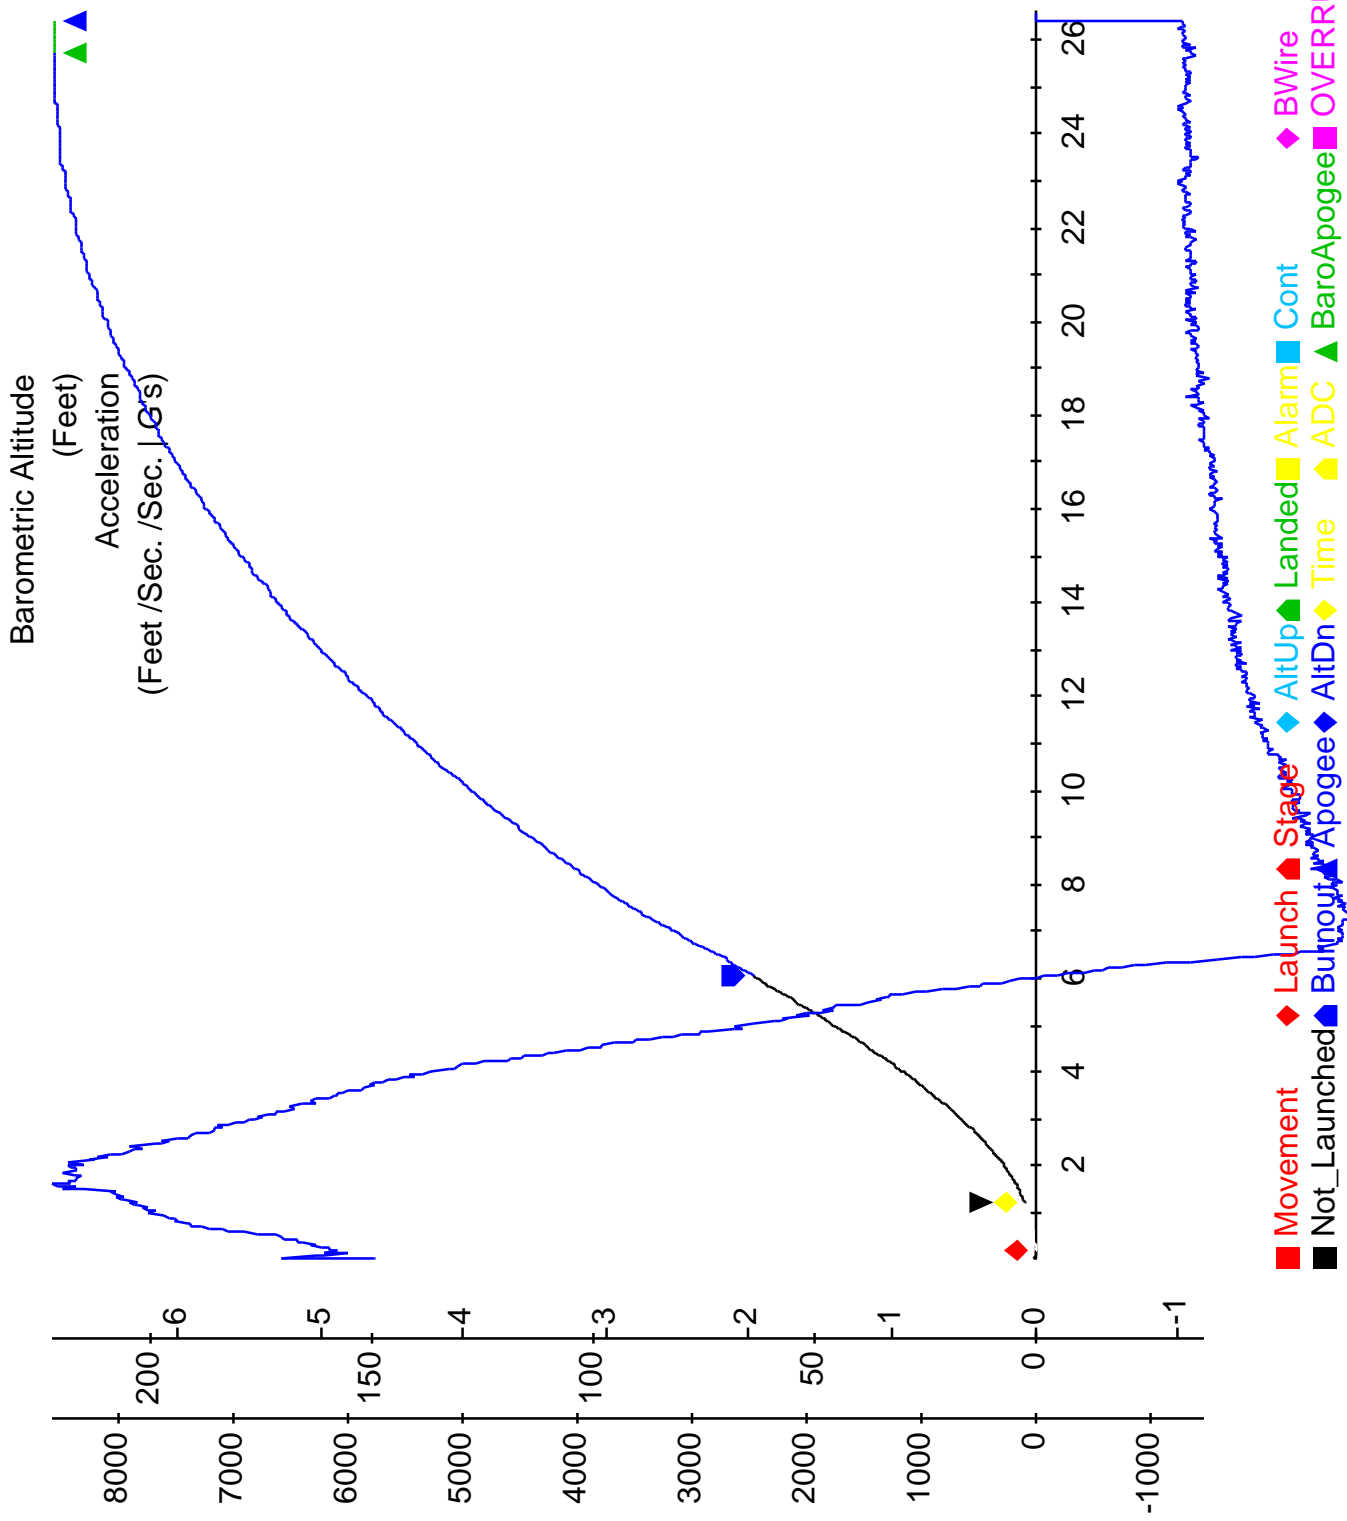

### Flight Information

Flight Date: Sep 13, 2007

### Flight Summary

Maximum Airspeed 882.7 f/sec    Maximum Airspeed 0.8 Mach  
Maximum Acceleration 221.58 f/sec/sec    Maximum Acceleration 6.89 G  
Altitude of Maximum Airspeed 3199.62 f    Altitude of Maximum Acceleration 240.59 f  
Maximum Barometric Altitude: 8419.52 f    Maximum Integrated Altitude: 11040.52 f  
Time to Apogee: 26.12 sec    Flight Time: 26.58 sec  
Time to Booster Burnout: 6.03 sec    Altitude at Booster Burnout 3253.12 f

Descent Rate: 0 f/sec

Recorded Maximum Altitude: 8420 f

Recorded Maximum Acceleration: 399.04 f/sec/sec    Recorded Maximum Airspeed: 876.69 f/sec  
Flight Configuration

Pyro 1 Setting: Launch + 0.0 sec.    Pyro 2 Setting: Apogee + 0.0 sec.    Pyro 3 Setting: Apogee + 5.952 sec.

Pyro 4 On: apogee + 5.952 sec.    Pyro 4 Off: apogee + 6.976 sec.

Pyro 1 Continuity: Bad    Pyro 2 Continuity: Good

Pyro 3 Continuity: Good    Pyro 4 Continuity: Bad

Pyro Battery Value: 9.2 volts    CPU Battery Value: 8.5 volts