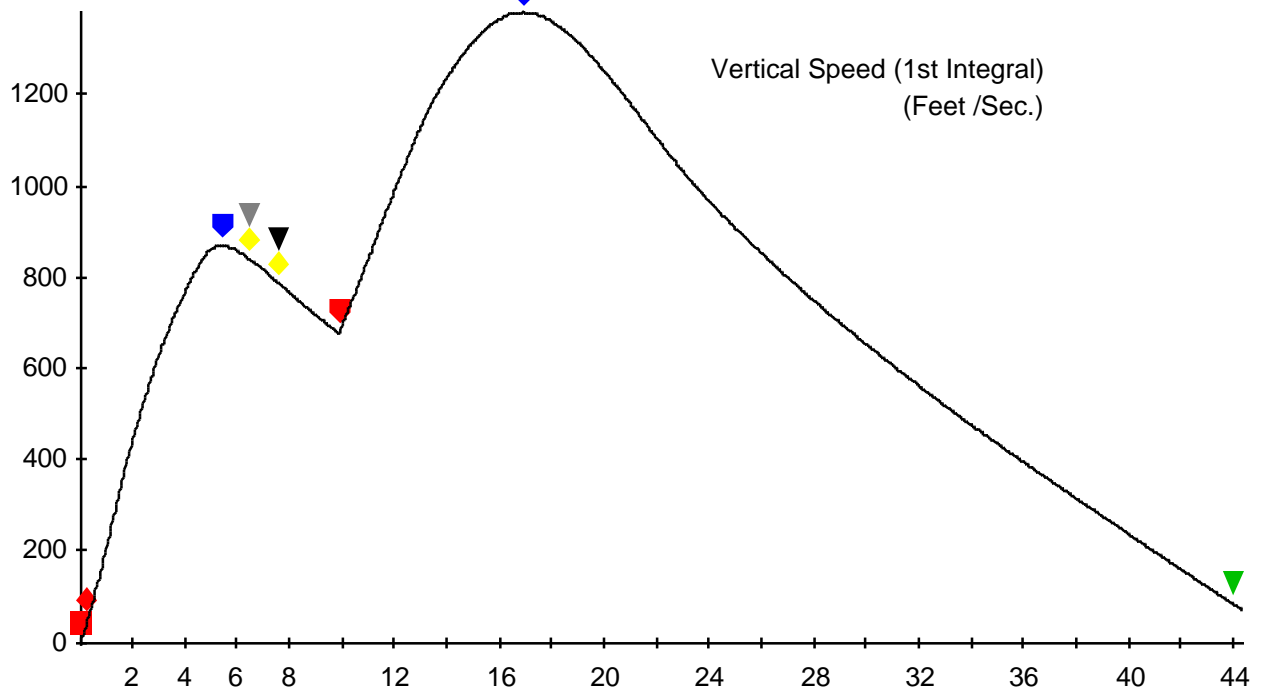

- Movement   ◆ Launch   ▲ Stage   ◆ AltUp   ▲ Landed   ▲ Alarm   ■ Cont   ◆ BWire   ▲ PyroOn
- Not_Launched   ▲ Burnout   ▲ Apogee   ◆ AltDn   ◆ Time   ▲ ADC   ▲ BaroApogee   ■ OVERRUN   ▲ PyroOff