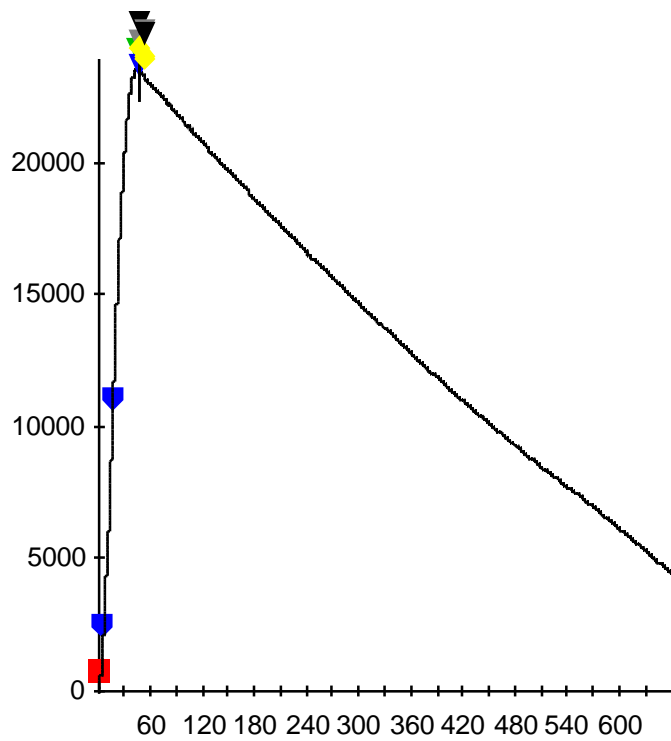

- Movement
  ◆ Launch
  ▲ Stage
  ◆ AltUp
  ▲ Landed
  ■ Alarm
  ■ Cont
  ◆ BWire
  ▲ PyroOn
- Not_Launched
  ▼ Burnout
  ▲ Apogee
  ◆ AltDn
  ◆ Time
  ▲ ADC
  ▲ BaroApogee
  ■ OVERRUN
  ▲ PyroOff