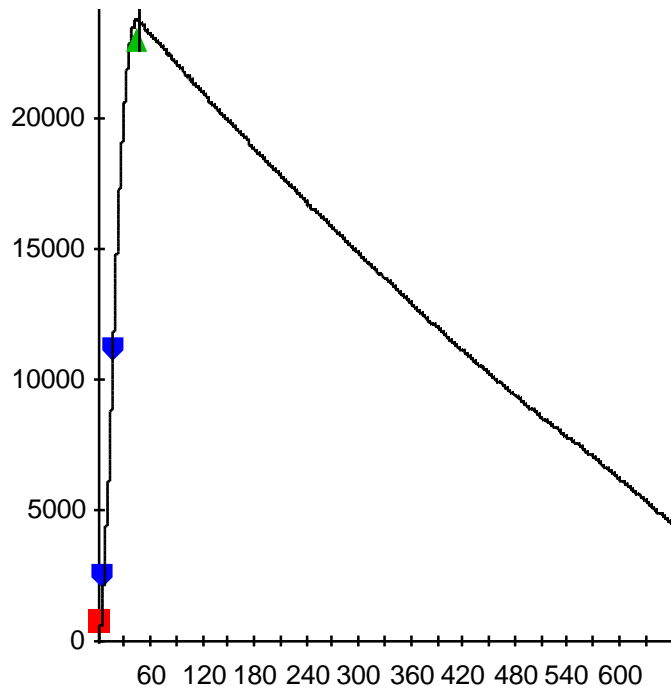

Max. Diameter: 14 feet

Weight at Liftoff: 105 lbs

Flight Summary

Maximum Airspeed 1386.4 f/sec	Maximum Airspeed 1.31 Mach
Maximum Acceleration 248.06 f/sec/sec	Maximum Acceleration 7.71 G
Altitude of Maximum Airspeed 14322.06 f	Altitude of Maximum Acceleration 168.29 f
Maximum Barometric Altitude: 24402.81 f	Maximum Integrated Altitude: 32934.65 f
Time to Apogee: 46.36 sec	Flight Time: 660.27 sec
Time to Mach: 12.61 sec	Altitude at Mach transition: 8797.84 f
Time to Booster Burnout: 5.42 sec	Altitude at Booster Burnout 2885.6 f
Time to Booster Burnout: 5.42 sec	Altitude at 2nd Stage Burnout 14364.08 f

Descent Rate: -30.75 f/sec

Recorded Maximum Altitude: 24309 f

Recorded Maximum Acceleration: 407.02 f/sec/sec Recorded Maximum Airspeed: 1393.45 f/sec

Flight Configuration

Pyro 1 Setting: Burnout 1 + 0.96 sec.

Pyro 2 Setting: Apogee + 0.0 sec.

Pyro 3 Setting: Apogee + 5.952 sec.

Pyro 4 On: descend_below 1500 + 0.0 sec. Pyro 4 Off: descend_below 1500 + 11.968 sec.

Pyro 1 Continuity: Bad Pyro 2 Continuity: Bad

Pyro 3 Continuity: Bad Pyro 4 Continuity: Good

Pyro Battery Value: 7.9 volts CPU Battery Value: 8 volts

- Movement
 ◆ Launch
 ▲ Stage
 ◆ AltUp
 ▲ Landed
 ■ Alarm
 ■ Cont
 ◆ BWire
 ▲ PyroOn
- Not_Launched
 ▼ Burnout
 ▲ Apogee
 ◆ AltDn
 ◆ Time
 ▲ ADC
 ▲ BaroApogee
 ■ OVERRUN
 ▲ PyroOff