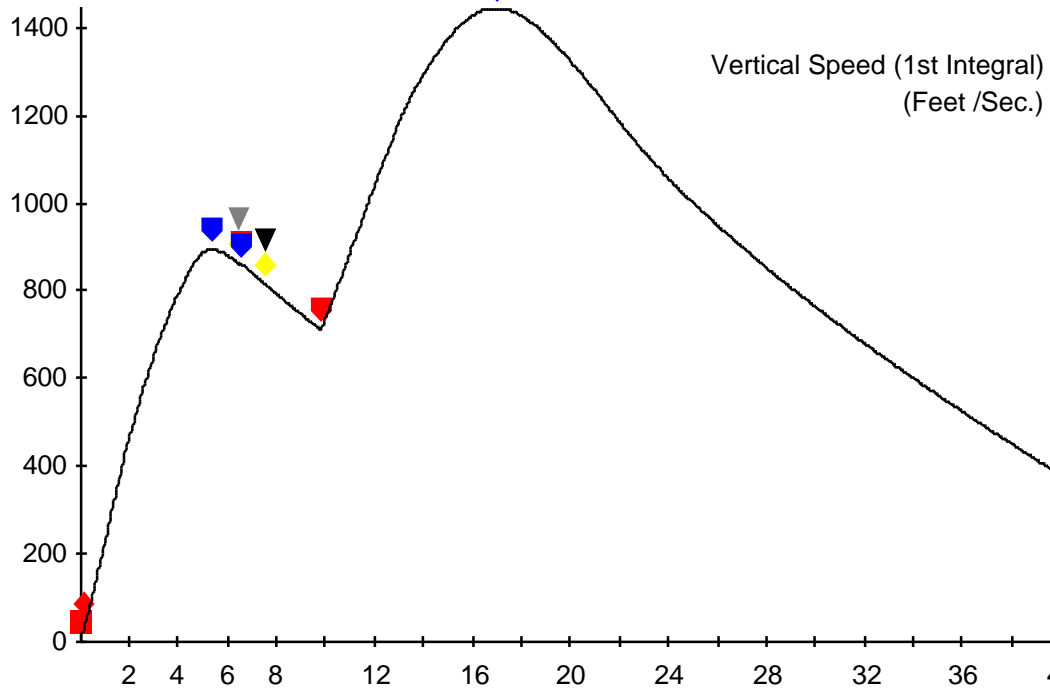

- Movement   ◆ Launch   ▲ Stage   ◆ AltUp   ▲ Landed   ■ Alarm   ■ Cont   ◆ BWire   ▲ PyroOn
- Not_Launched   ◆ Burnout   ▲ Apogee   ◆ AltDn   ◆ Time   ▲ ADC   ▲ BaroApogee   ■ OVERRUN   ▲ PyroOff