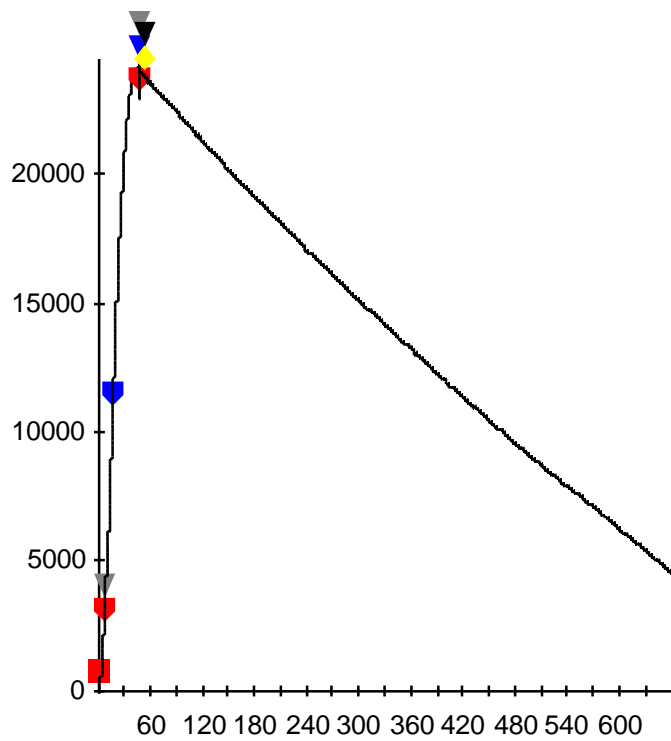

Max. Diameter: 6 inches

Weight at Liftoff: 105 lbs

Flight Summary

Maximum Airspeed 1452.03 f/sec	Maximum Airspeed 1.37 Mach
Maximum Acceleration 256.03 f/sec/sec	Maximum Acceleration 7.96 G
Altitude of Maximum Airspeed 14984.43 f	Altitude of Maximum Acceleration 151.73 f
Maximum Barometric Altitude: 25054.42 f	Maximum Integrated Altitude: 37095.54 f
Time to Apogee: 47.55 sec	Flight Time: 660.12 sec
Time to Mach: 12.27 sec	Altitude at Mach transition:8791.14 f
Time to Booster Burnout: 5.39 sec	Altitude at Booster Burnout 2974.92 f
Time to Booster Burnout: 5.39 sec	Altitude at 2nd Stage Burnout 4020.85 f

Descent Rate:-31.59 f/sec

Recorded Maximum Altitude:25063 f

Recorded Maximum Acceleration:437.43 f/sec/sec Recorded Maximum Airspeed:1492.31 f/sec

Flight Configuration

Pyro 1 Setting: Burnout 1 + 0.96 sec.

Pyro 2 Setting: Apogee + 0.0 sec.

Pyro 3 Setting: Apogee + 5.952 sec.

Pyro 4 On: descend_below 1500 + 0.0 sec. Pyro 4 Off: descend_below 1500 + 11.968 sec.

Pyro 1 Continuity: Bad Pyro 2 Continuity: Bad

Pyro 3 Continuity: Bad Pyro 4 Continuity: Good

Pyro Battery Value: 7.8 volts CPU Battery Value: 7.8 volts

Barometric Altitude
(Feet)

- Movement ◆ Launch ▲ Stage ◆ AltUp ▲ Landed ■ Alarm ■ Cont ◆ BWire ▲ PyroOn
- Not_Launched ▲ Burnout ▲ Apogee ◆ AltDn ◆ Time ▲ ADC ▲ BaroApogee ■ OVERRUN ▲ PyroOff