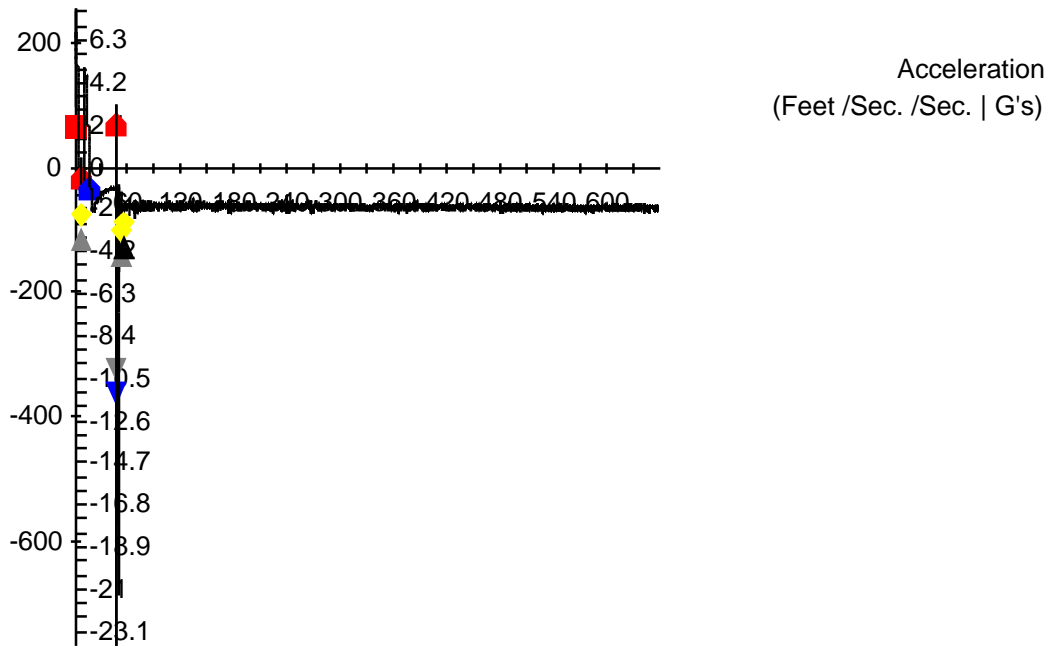

- Movement   ◆ Launch   ▲ Stage   ◆ AltUp   ▲ Landed   ■ Alarm   ■ Cont   ◆ BWire   ▲ PyroOn
- Not_Launched   ◆ Burnout   ▲ Apogee   ◆ AltDn   ◆ Time   ▲ ADC   ▲ BaroApogee   ■ OVERRUN   ▲ PyroOff