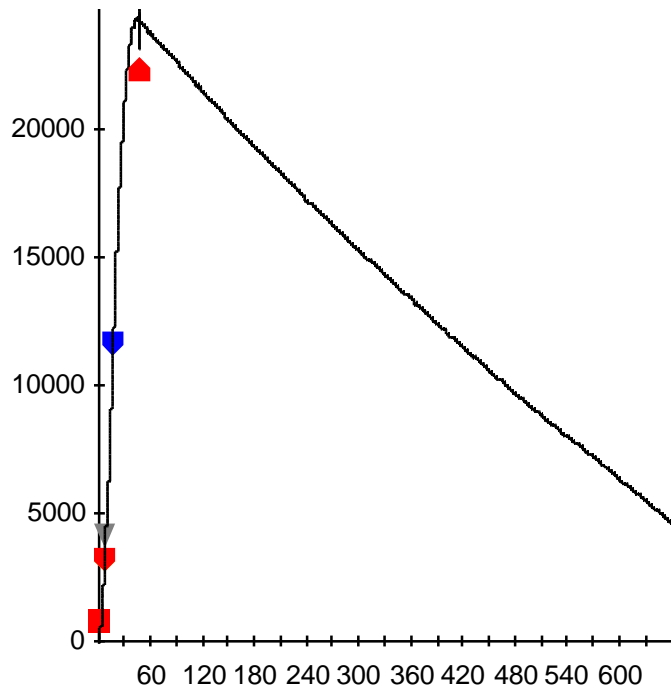

Max. Diameter: 6 inches

Weight at Liftoff: 105 lbs

Flight Summary

Maximum Airspeed 1452.03 f/sec	Maximum Airspeed 1.37 Mach
Maximum Acceleration 256.03 f/sec/sec	Maximum Acceleration 7.96 G
Altitude of Maximum Airspeed 14984.43 f	Altitude of Maximum Acceleration 151.73 f
Maximum Barometric Altitude: 25054.42 f	Maximum Integrated Altitude: 37095.54 f
Time to Apogee: 47.55 sec	Flight Time: 660.12 sec
Time to Mach: 12.27 sec	Altitude at Mach transition:8791.14 f
Time to Booster Burnout: 5.39 sec	Altitude at Booster Burnout 2974.92 f
Time to Booster Burnout: 5.39 sec	Altitude at 2nd Stage Burnout 4020.85 f

Descent Rate:-31.59 f/sec

Recorded Maximum Altitude:25063 f

Recorded Maximum Acceleration:437.43 f/sec/sec Recorded Maximum Airspeed:1492.31 f/sec

Flight Configuration

Pyro 1 Setting: Burnout 1 + 0.96 sec.

Pyro 2 Setting: Apogee + 0.0 sec.

Pyro 3 Setting: Apogee + 5.952 sec.

Pyro 4 On: descend_below 1500 + 0.0 sec. Pyro 4 Off: descend_below 1500 + 11.968 sec.

Pyro 1 Continuity: Bad Pyro 2 Continuity: Bad

Pyro 3 Continuity: Bad Pyro 4 Continuity: Good

Pyro Battery Value: 7.8 volts CPU Battery Value: 7.8 volts

Barometric Altitude
(Feet)

- Movement ◆ Launch ▲ Stage ◆ AltUp ▲ Landed ■ Alarm ■ Cont ◆ BWire ▲ PyroOn
- Not_Launched ▲ Burnout ▲ Apogee ◆ AltDn ◆ Time ▲ ADC ▲ BaroApogee ■ OVERRUN ▲ PyroOff