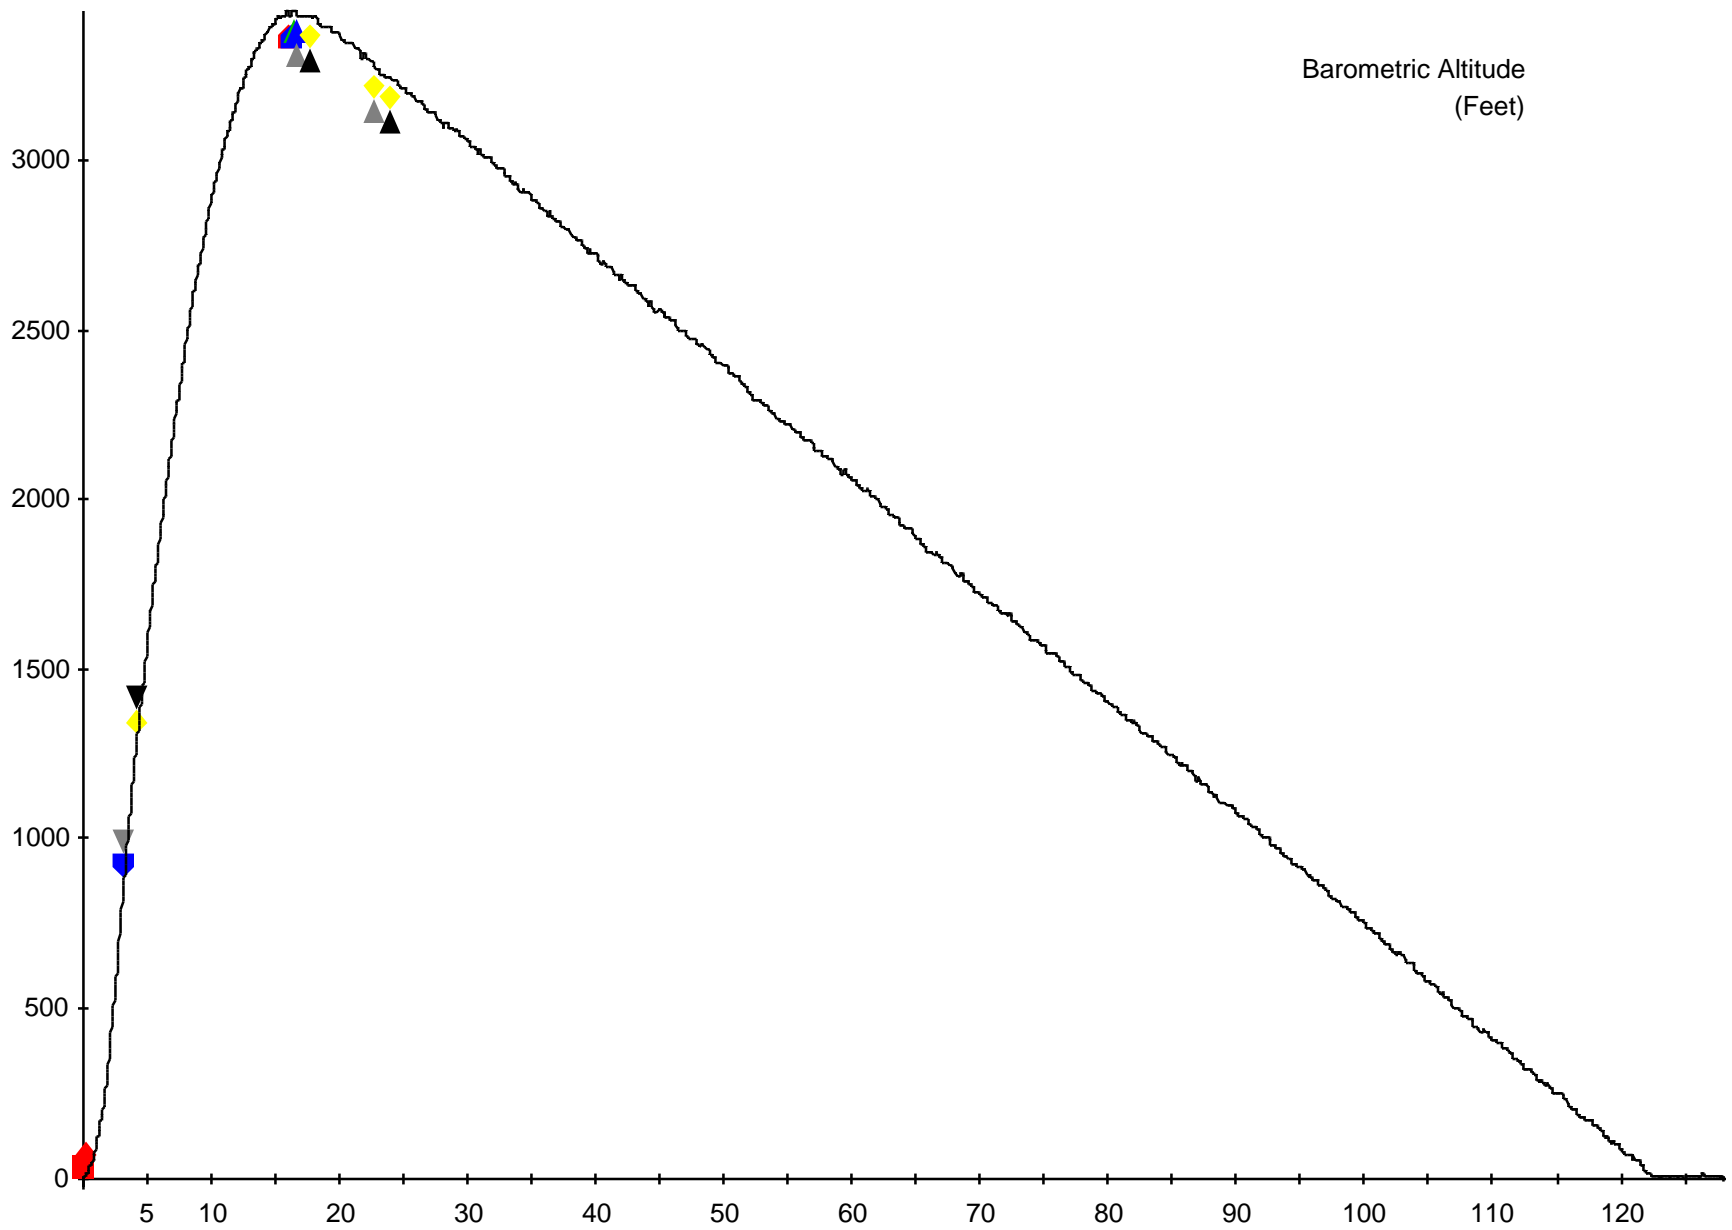

■ Movement
◆ Launch
▲ Stage
◆ AltUp
▲ Landed
■ Alarm
■ Cont
◆ BWire
▲ PyroOn
■ Not_Launched
■ Burnout
▲ Apogee
◆ AltDn
◆ Time
▲ ADC
▲ BaroApogee
■ OVERRUN
▲ PyroOff