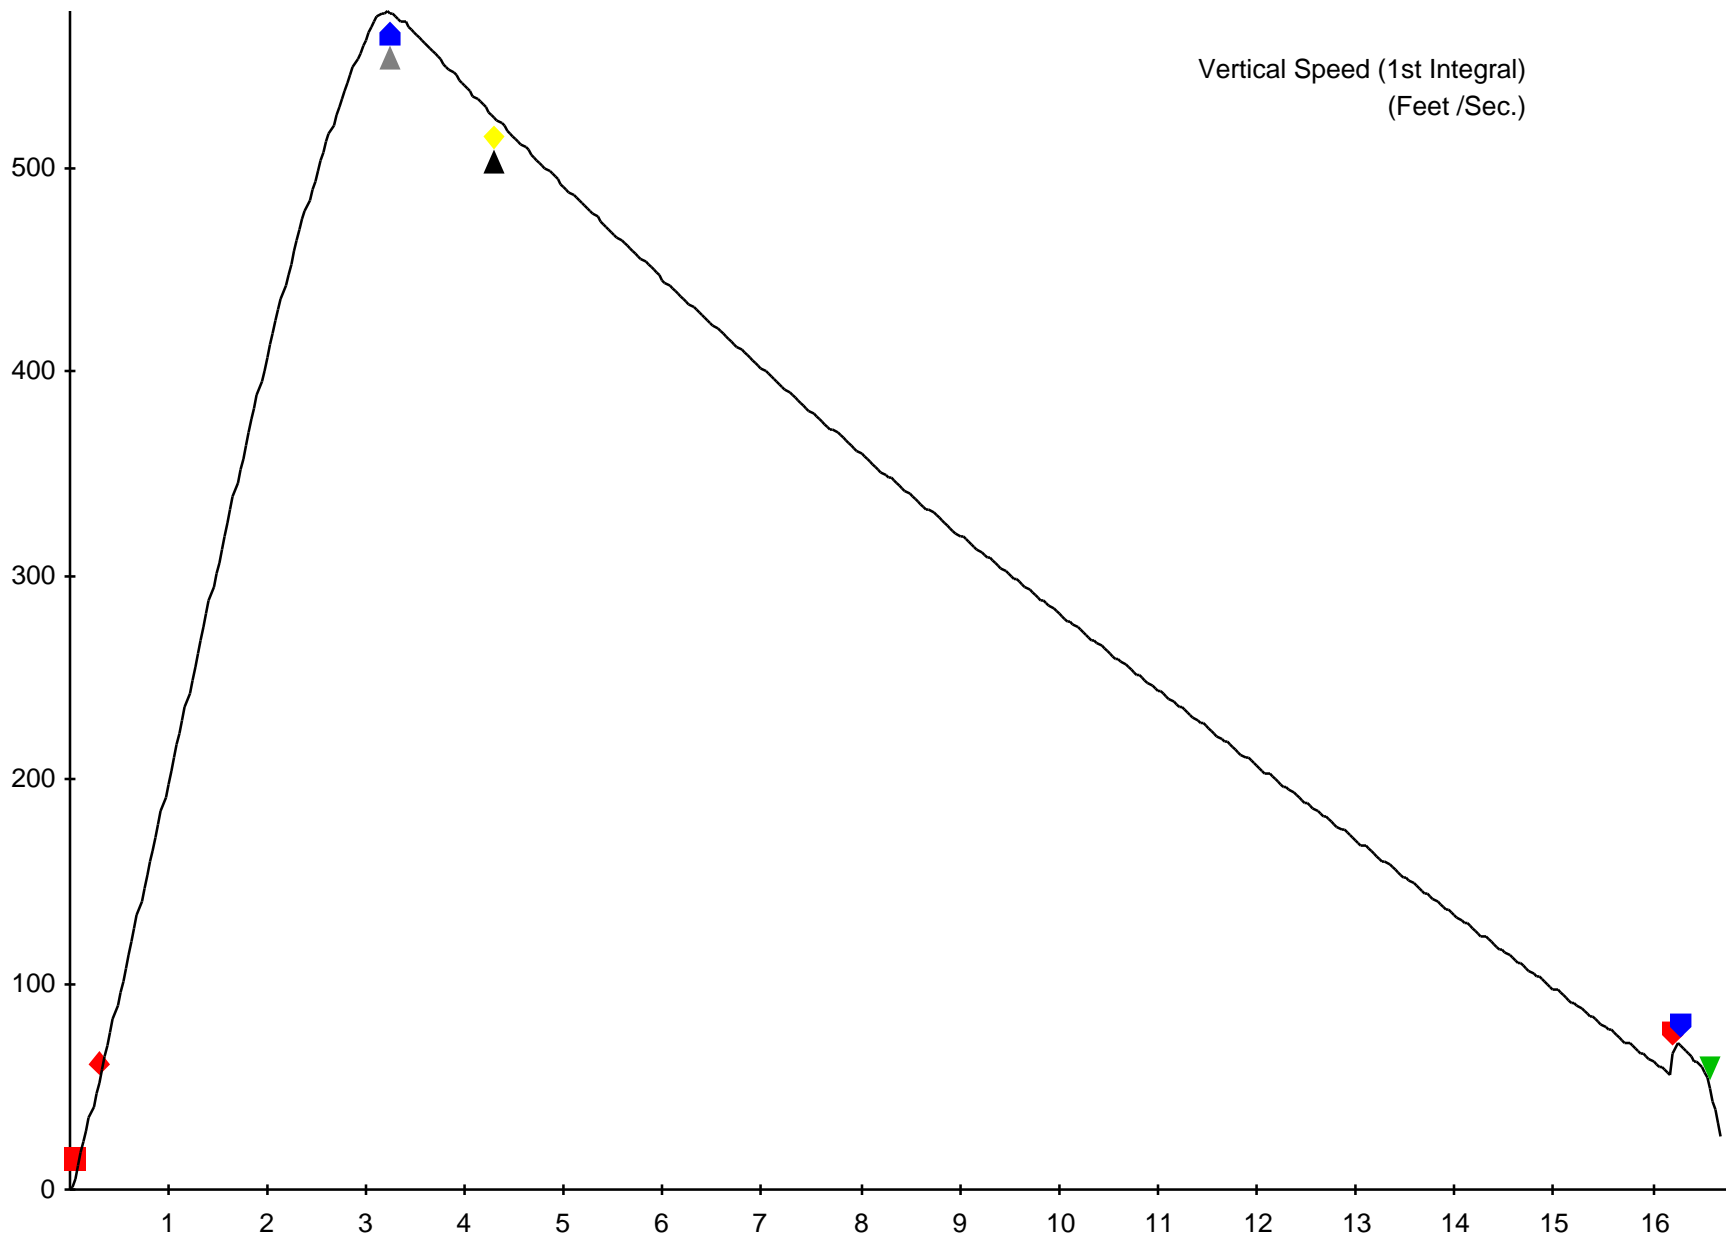

■ Movement
◆ Launch
▲ Stage
◆ AltUp
▲ Landed
■ Alarm
■ Cont
◆ BWire
▲ PyroOn
■ Not_Launched
▲ Burnout
▲ Apogee
◆ AltDn
◆ Time
▲ ADC
▲ BaroApogee
■ OVERRUN
▲ PyroOff