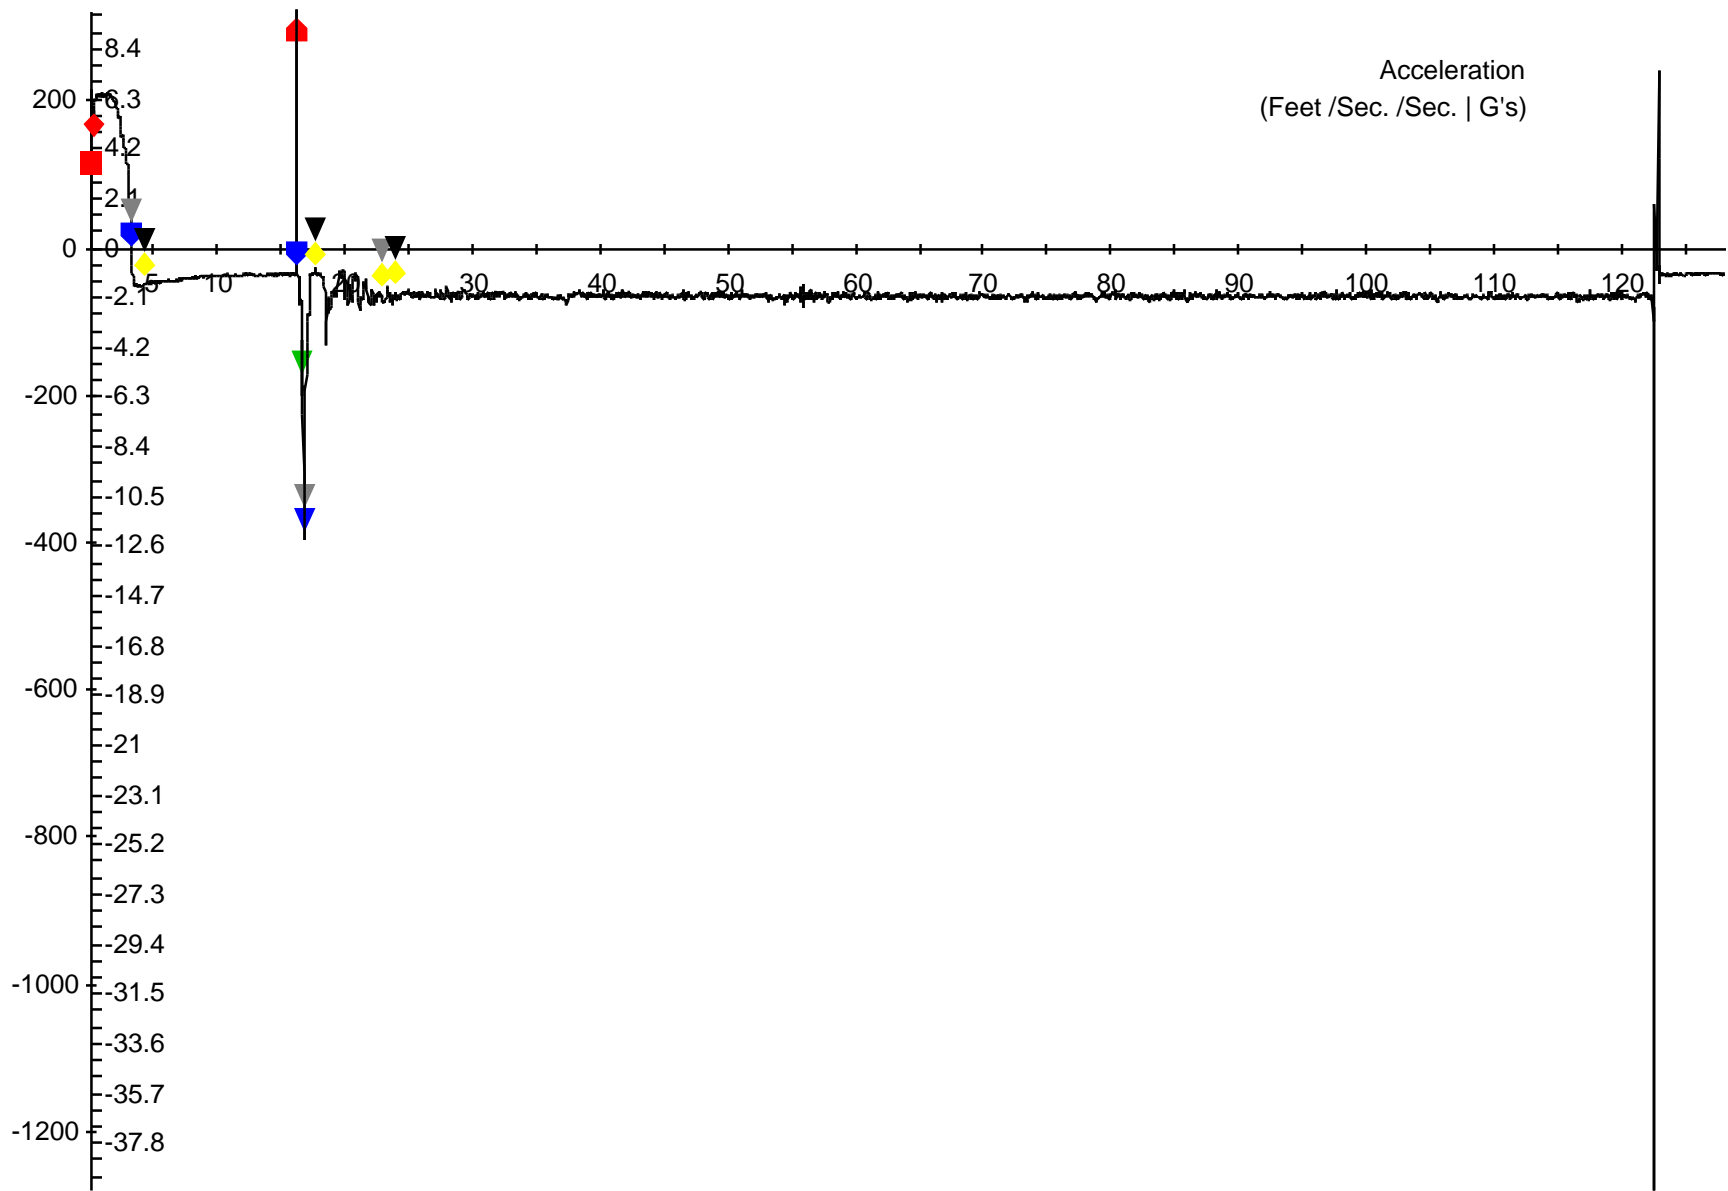

■ Movement   ◆ Launch   ▲ Stage   ◆ AltUp   ▲ Landed   ■ Alarm   ■ Cont   ◆ BWire   ▲ PyroOn
■ Not_Launched   ▼ Burnout   ▲ Apogee   ◆ AltDn   ◆ Time   ▲ ADC   ▲ BaroApogee   ■ OVERRUN   ▲ PyroOff