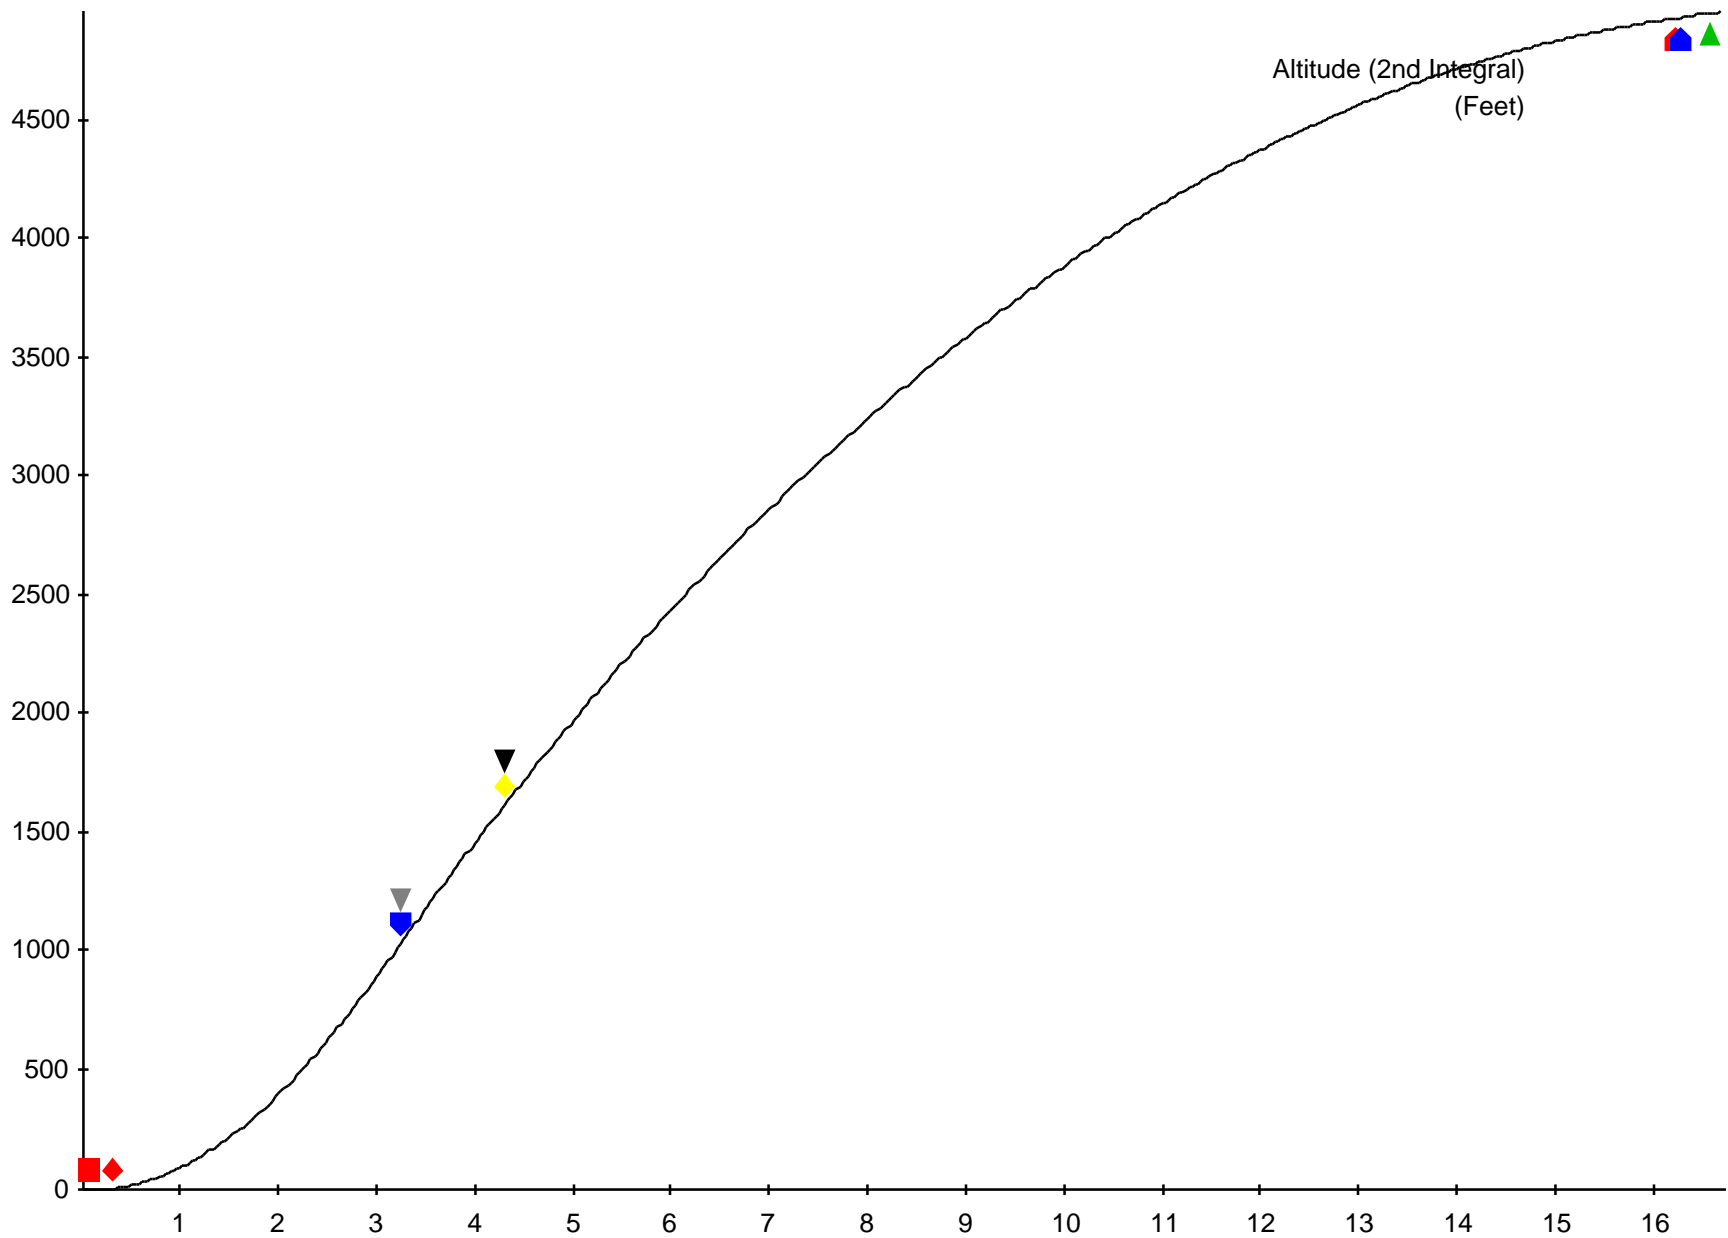

■ Movement
◆ Launch
▲ Stage
◆ AltUp
▲ Landed
■ Alarm
■ Cont
◆ BWire
▲ PyroOn
■ Not_Launched
▲ Burnout
▲ Apogee
◆ AltDn
◆ Time
▲ ADC
▲ BaroApogee
■ OVERRUN
▲ PyroOff