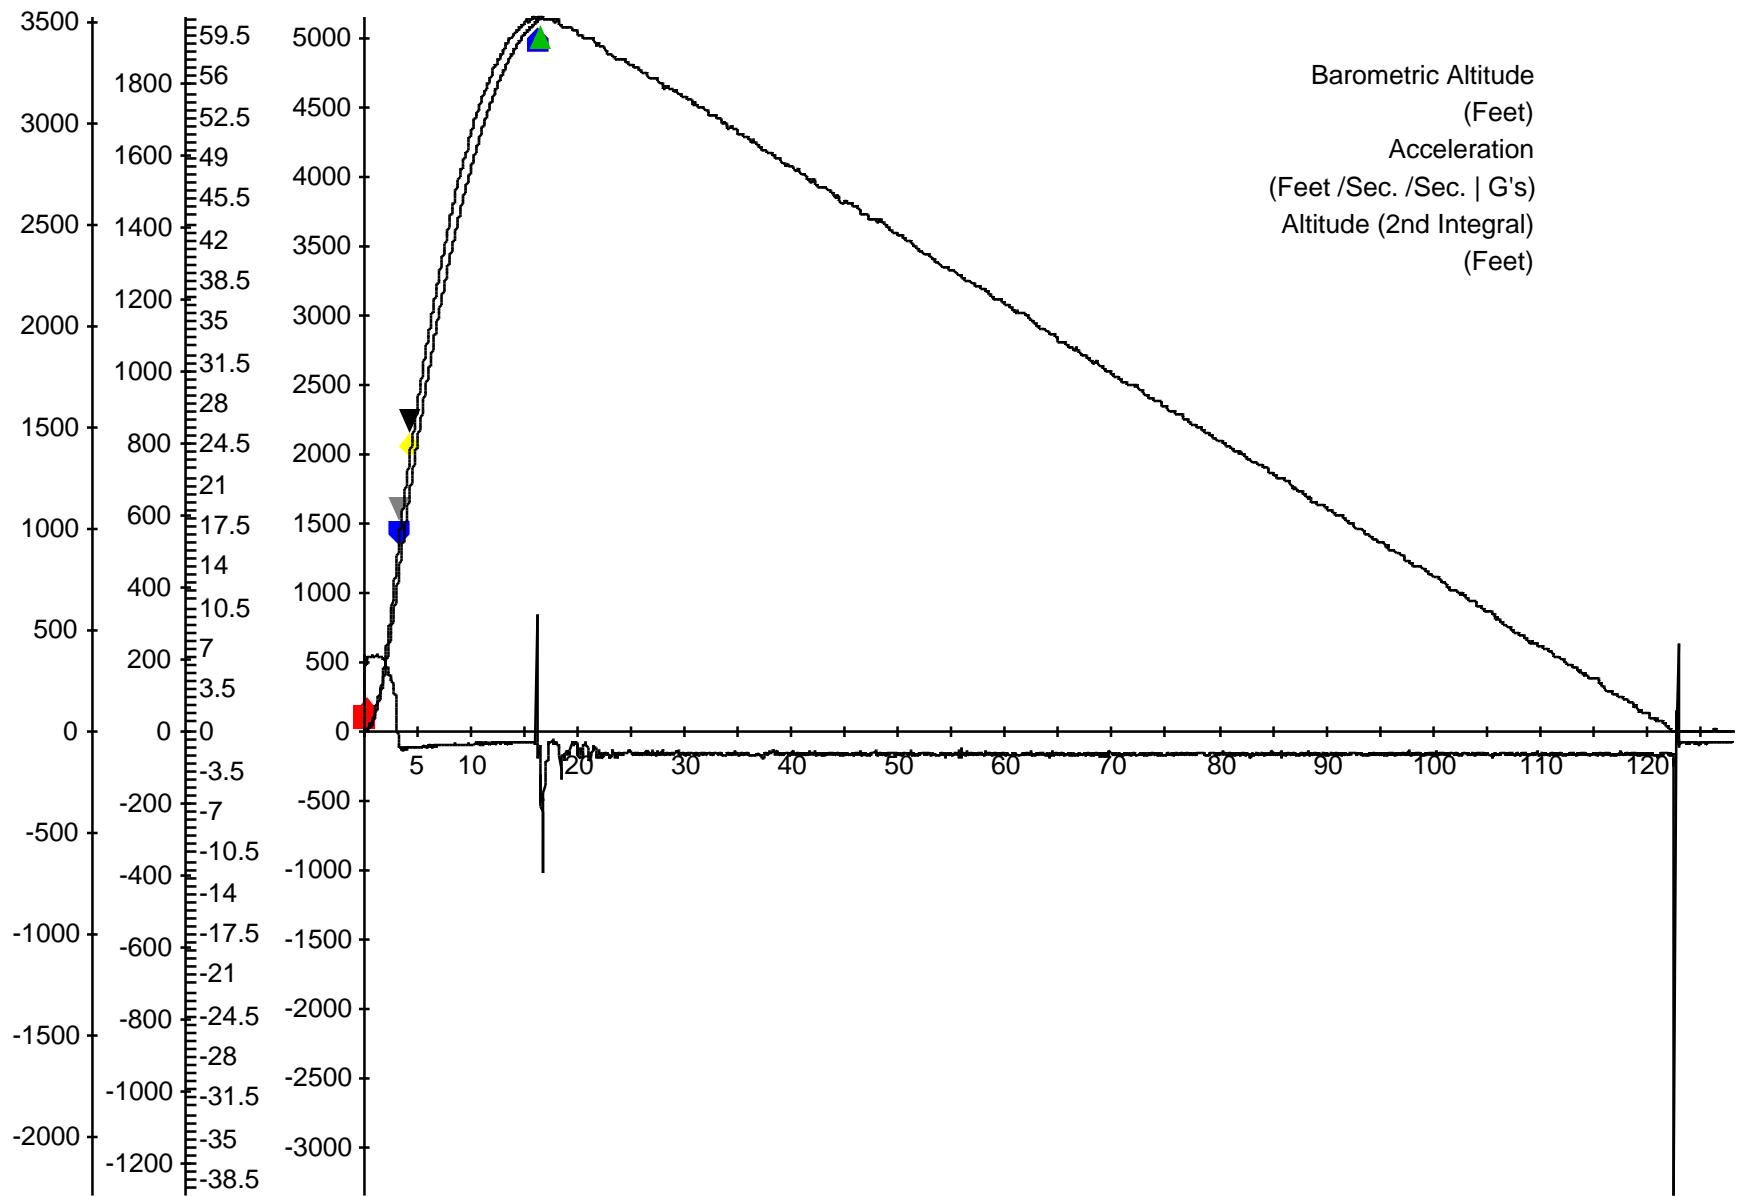

Flight Information: mc2 v2.5

Flight ID: FLT:32  
Rocket Name: Totally Stable  
Launch Site: Black Rock  
Motor(s) Used: K550W  
Notes:

Flight Date: Sep 18, 2010  
Length: 8 ft  
Max. Diameter: 4"  
Weight at Liftoff: 18.2 lbs

Flight Summary

Maximum Airspeed 577.21 f/sec	Maximum Airspeed 0.52 Mach
Maximum Acceleration 326.52 f/sec/sec	Maximum Acceleration 10.15 G
Altitude of Maximum Airspeed 1023.37 f	Altitude of Maximum Acceleration 4937.85 f
Maximum Barometric Altitude: 3471.48 f	Maximum Integrated Altitude: 4966.23 f
Time to Apogee: 16.79 sec	Flight Time: 128.42 sec
Time to Booster Burnout: 3.24 sec	Altitude at Booster Burnout 1040.85 f
Time to Booster Burnout: 3.24 sec	Altitude at 2nd Stage Burnout 4942.2 f

Descent Rate:-32.92 f/sec

Recorded Maximum Altitude:3470 f

Recorded Maximum Acceleration:441.58 f/sec/sec Recorded Maximum Airspeed:593.73 f/sec

Flight Configuration

Pyro 1 Setting: Burnout 1 + 0.0 sec.

Pyro 2 Setting: Apogee + 0.0 sec.

Pyro 3 Setting: Apogee + 5.952 sec.

Pyro 4 On: none + 0.0 sec. Pyro 4 Off: none + 11.968 sec.

Pyro 1 Continuity: Bad Pyro 2 Continuity: Good

Pyro 3 Continuity: Bad Pyro 4 Continuity: Bad

Pyro Battery Value: 7.7 volts CPU Battery Value: 7.3 volts